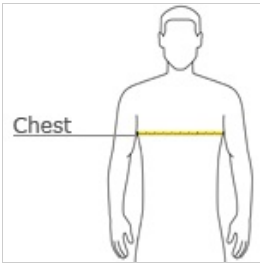

back

**HOW TO MEASURE**

**CHEST**  
With arms down at sides, measure around the upper body, under arms and over the fullest part of the chest.

**SIZE CHART**

	XS	S	M	L	XL	2XL	3XL	4XL
Chest	32-34	35-37	38-40	41-43	44-46	47-49	50-53	54-57